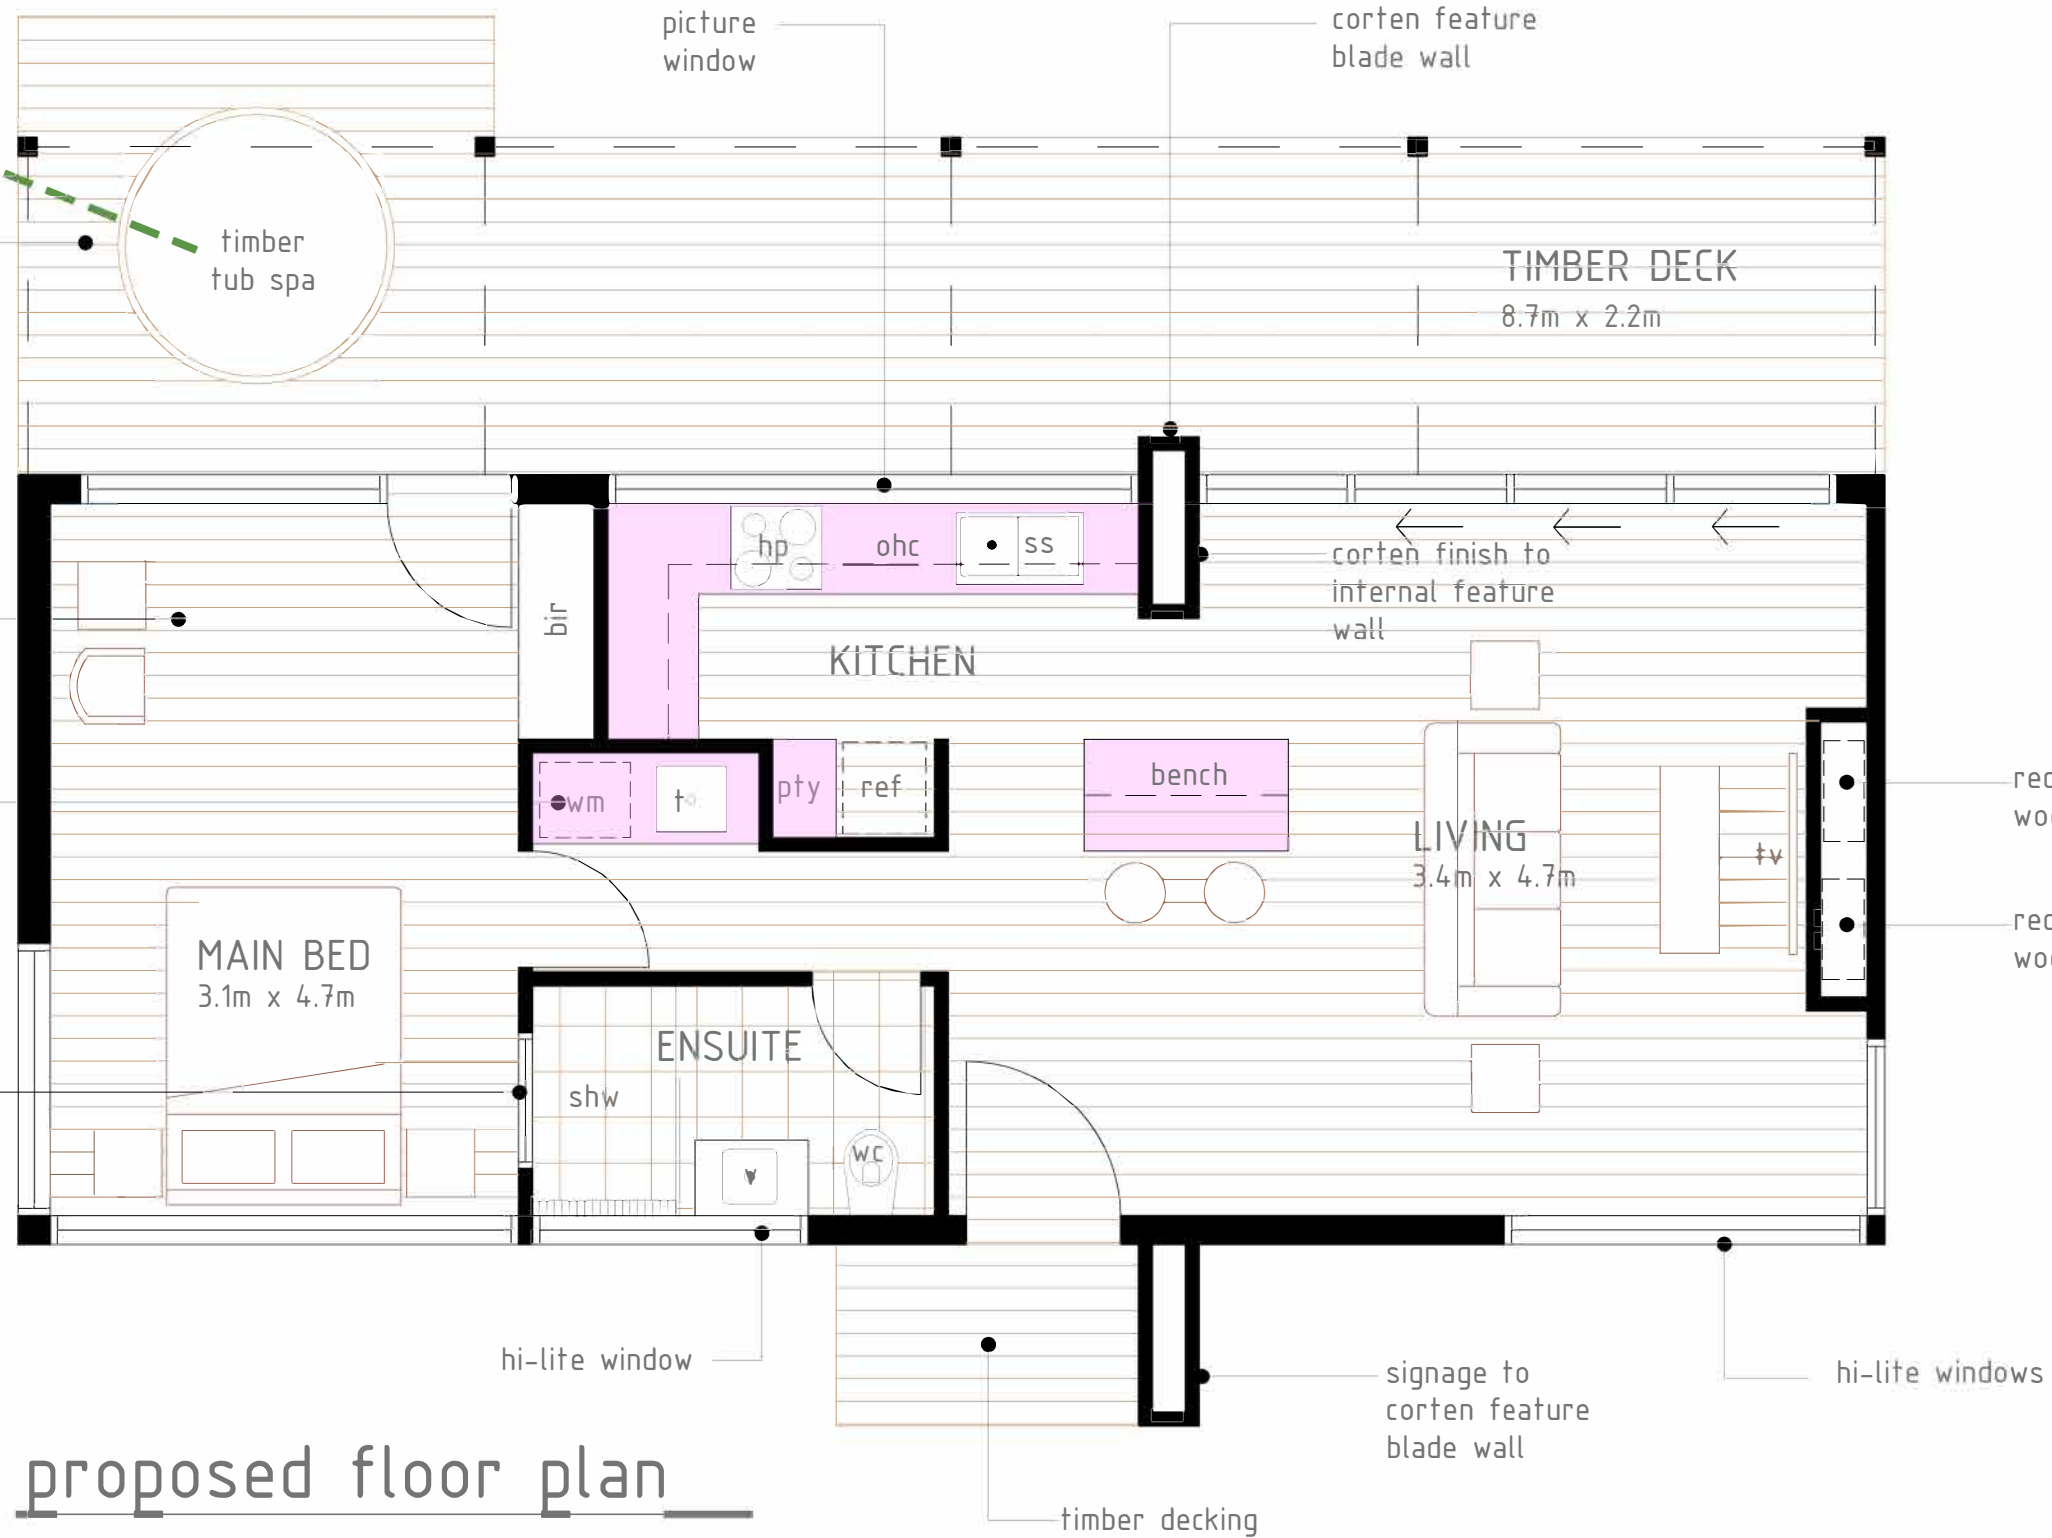

spa decking
3.1m x 3.0m
with glass pool
fence

proposed floor plan

The Retreat

© COPYRIGHT

building area : 63m²
length : 12.3m
width : 5.1m

drawing: SD01.01
scale: 1:50 @ a3
date: October 19